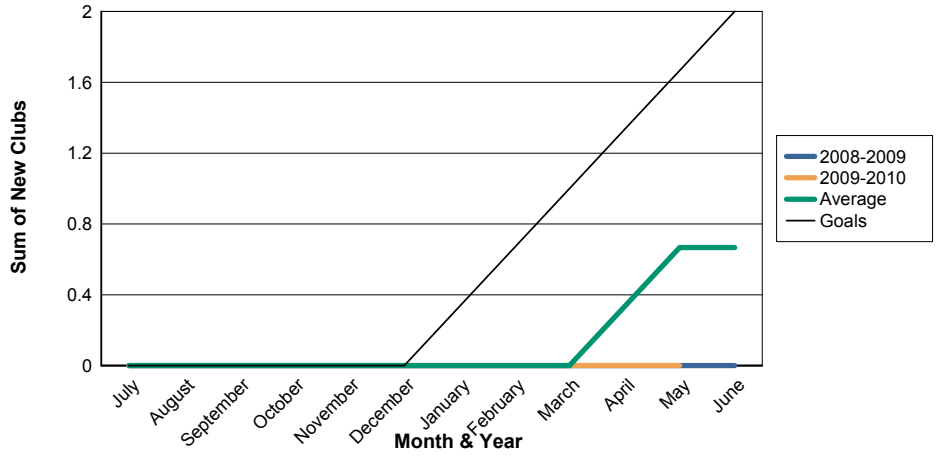

3 Year Comparisons for GMT Constitutional Area 3 By GMT District As of May 2010

Sum of New Clubs/ Month & Year

For District J 1

Sum of Dropped Clubs/ Month & Year

For District J 1

Sum of Net Clubs/ Month & Year