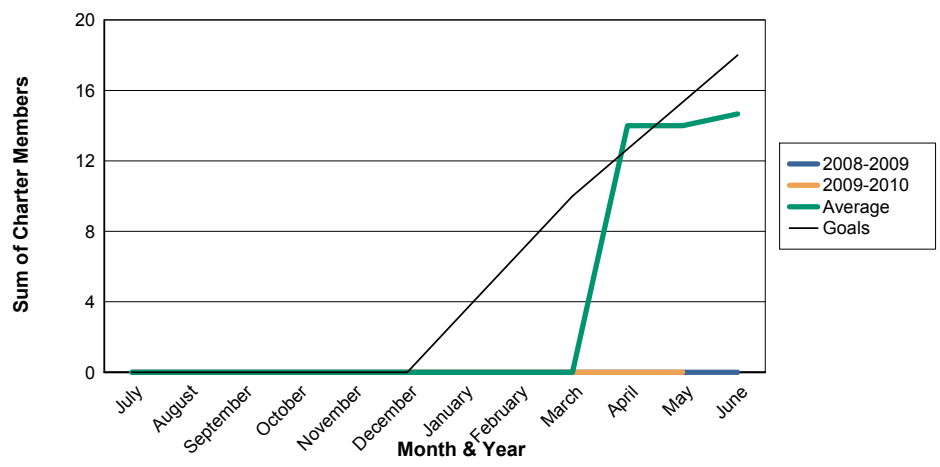

Sum of Charter Members/ Month & Year

For District J 1