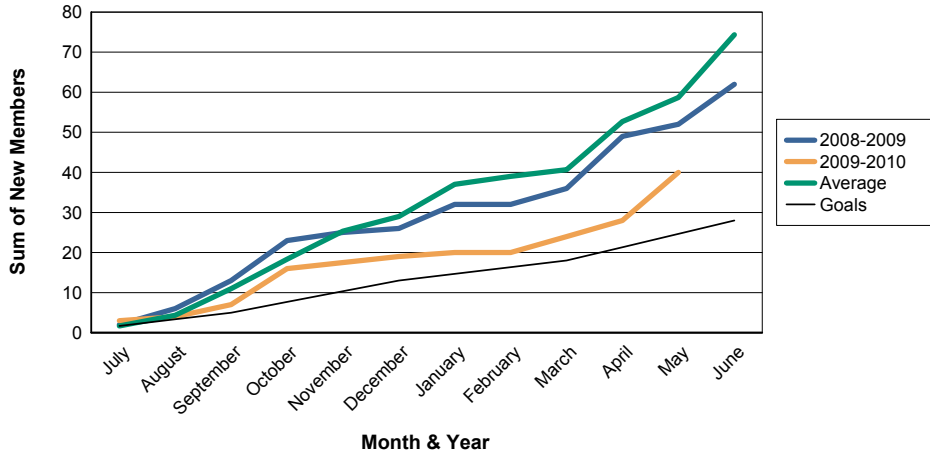

For District J 1

Sum of Charter Members/ Month & Year

For District J 1

3 Year Comparisons for GMT Constitutional Area 3

By GMT District

As of May 2010

Sum of New Members/ Month & Year

For District J 1

Sum of Dropped Members/ Month & Year

For District J 1

Sum of Net Members/ Month & Year

For District J 1