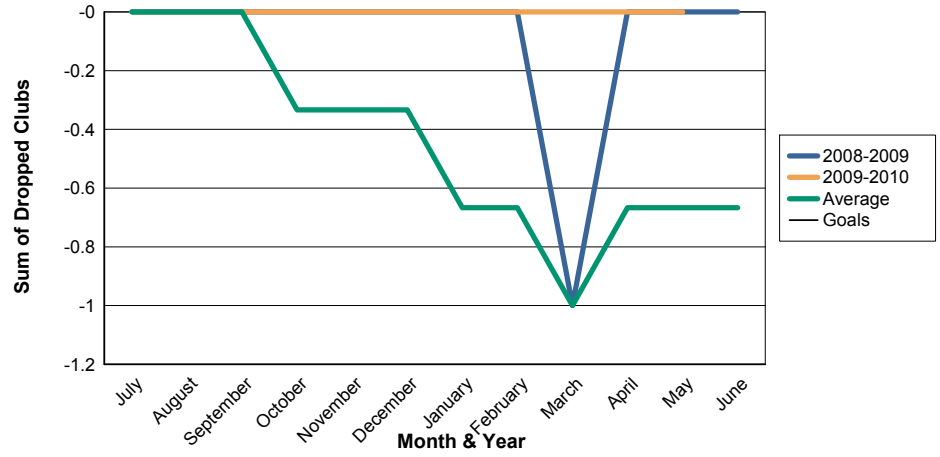

3 Year Comparisons for GMT Constitutional Area 3 By GMT District As of May 2010

Sum of New Clubs/ Month & Year

For District J 1

Sum of Dropped Clubs/ Month & Year

For District J 1

Sum of Net Clubs/ Month & Year