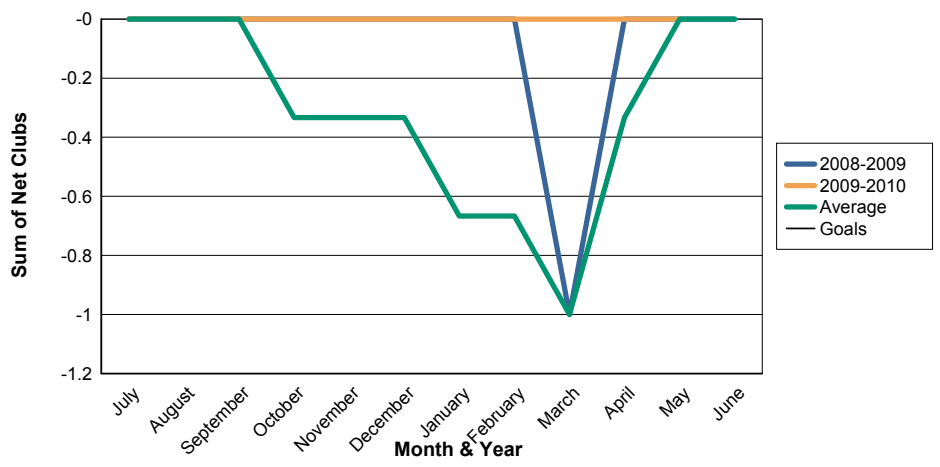

Sum of Net Clubs/ Month & Year

For District J 1