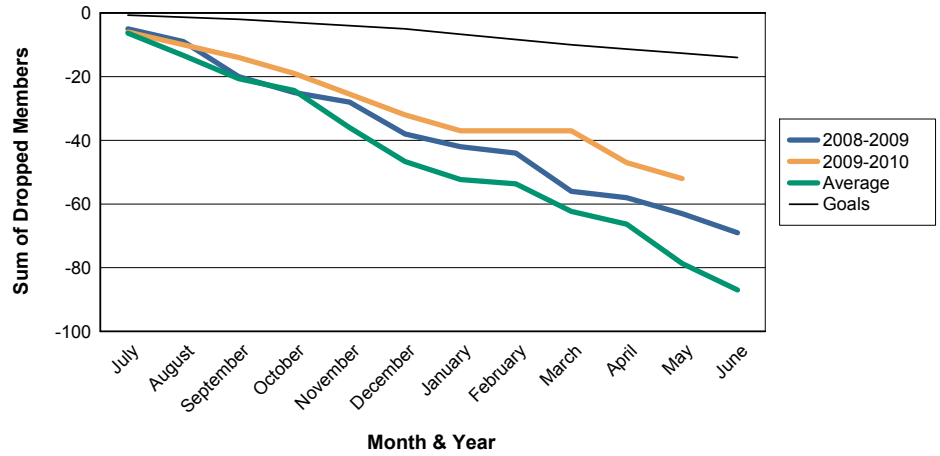

For District J 1

Sum of Charter Members/ Month & Year

For District J 1

3 Year Comparisons for GMT Constitutional Area 3

By GMT District

As of May 2010

Sum of New Members/ Month & Year

For District J 1

Sum of Dropped Members/ Month & Year

For District J 1

Sum of Net Members/ Month & Year

For District J 1